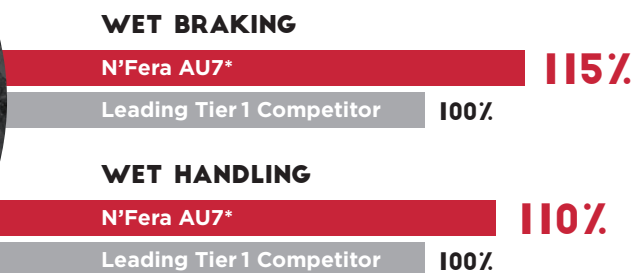

WET HANDLING

N'Fera AU7* **110%**

Leading Tier 1 Competitor **100%**

*Test Size: 225/45R17, Test Vehicle: VW Jetta, Test Location: Uvalde (USA)