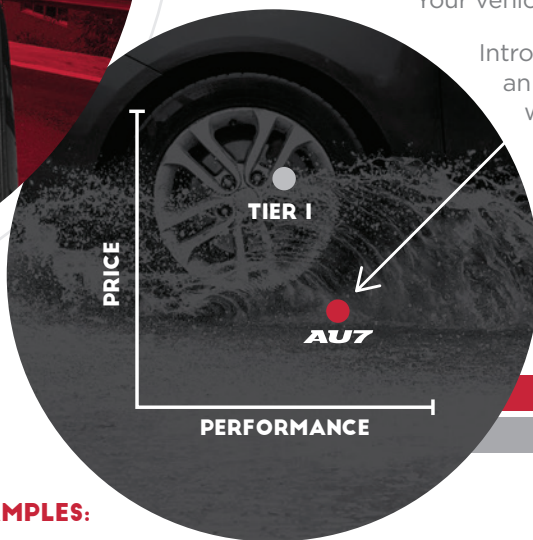

PROTECTION FROM MOTHER NATURE'S MOST COMMON ELEMENT

39/50 STATES

Rain is greatest cause of driving fatalities

TARGET VEHICLES

SMALL/ENTRY LUXURY VEHICLE EXAMPLES:

Acura TSX / Audi A4 / BMW 3 Series / Lexus IS / Mercedes-Benz C-Class

MIDSIZE LUXURY VEHICLE EXAMPLES:

Acura TL / Audi A6 / BMW 5 Series / Cadillac CTS / Lexus ES / Lincoln MKZ / Mercedes-Benz E-Class

LARGE LUXURY VEHICLE EXAMPLES:

Audi A8 / BMW 6 Series, 7 Series / Jaguar XJ / Lexus LS

TAKING OVER THE MARKET

N'Fera AU7 covers 85% of the Luxury Sedan OEM replacement market.

3D NANO GRIP TECHNOLOGY

A combination of a chain end bonding system and highly-dispersing fine silica maintains elasticity in high-frequency braking and maximizes contact area.

WET PERFORMANCE

Open lateral grooves maximize drainage capacity for superior wet performance while 3D kerf sipes reinforce block stiffness for improved wet handling.

IMPROVED BRAKING PERFORMANCE

Optimized tread profile technology improves braking performance through maximizing grip by equally distributing surface of road contact.

TOTAL COVERAGE WARRANTY

NEXEN TIRE

THE INDUSTRY'S BEST WARRANTY

The N'Fera AU7 will share in Nexen Tire's comprehensive warranty coverage which offers a mileage and road hazard warranty above comparable competitors, and roadside assistance coverage, so you are never on your own.

50K MILEAGE

3/32" 2-YR. ROAD HAZARD

36 MO. ROADSIDE ASSISTANCE

45-DAY OR 500-MILE FREE TRIAL

WET BRAKING

N'Fera AU7* **115%**

Leading Tier 1 Competitor **100%**

WET HANDLING

N'Fera AU7* **110%**

Leading Tier 1 Competitor **100%**

*Test Size: 225/45R17, Test Vehicle: VW Jetta, Test Location: Uvalde (USA)